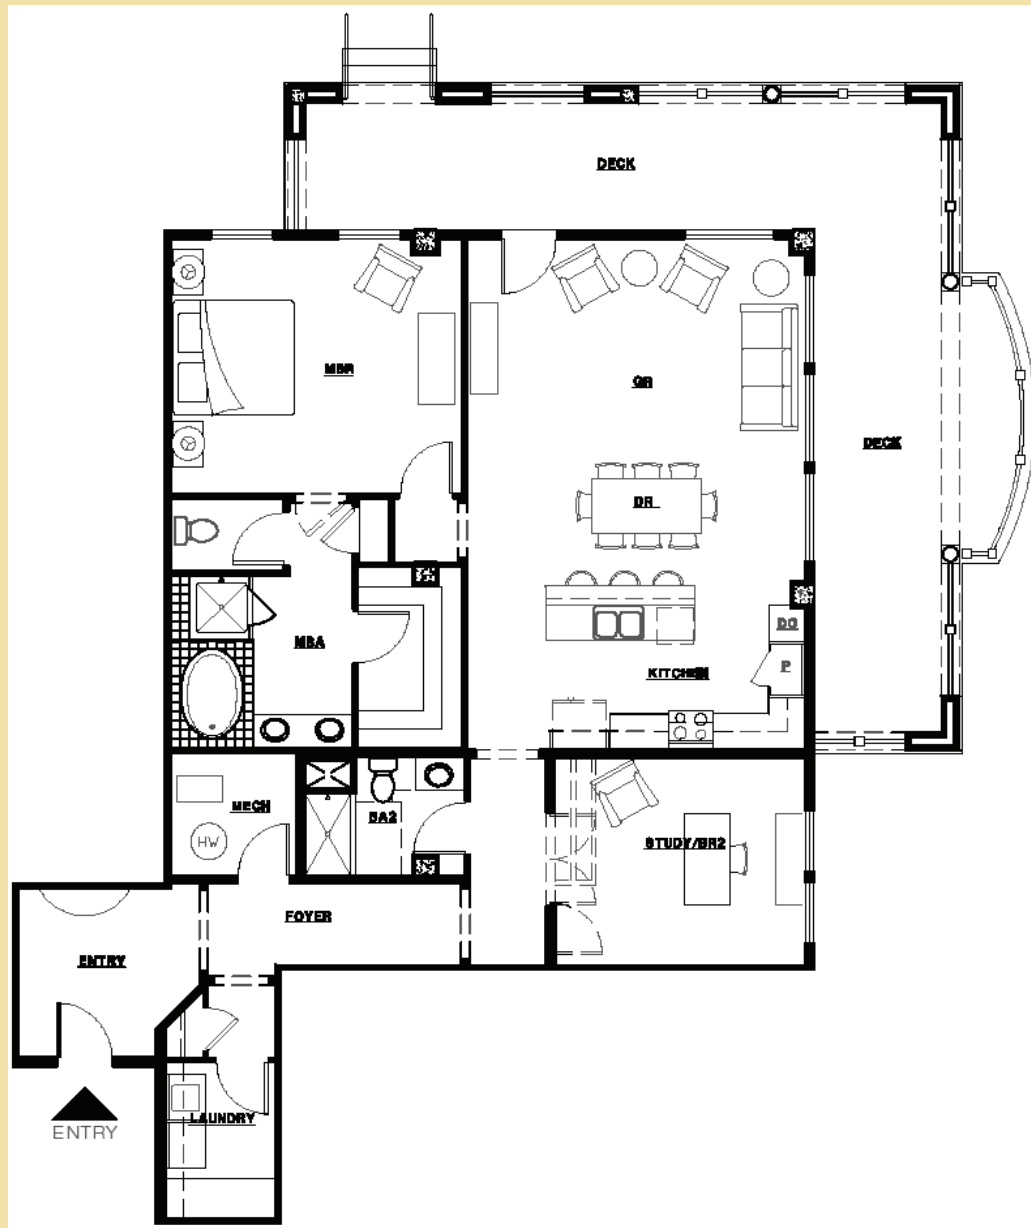

Community: Prima
Plan: 2

Level 1 of 1

Plan Details:

- 1,555 Square Feet
- 1 - 2 Bedroom + Den
- 2 Bathrooms
- 1-Bay Parking Space
- On-Site Storage Space
- Condominium Home
- One-Level Layout
- Open Great Room with Island Kitchen
- Huge, Private Wrap-Around Deck